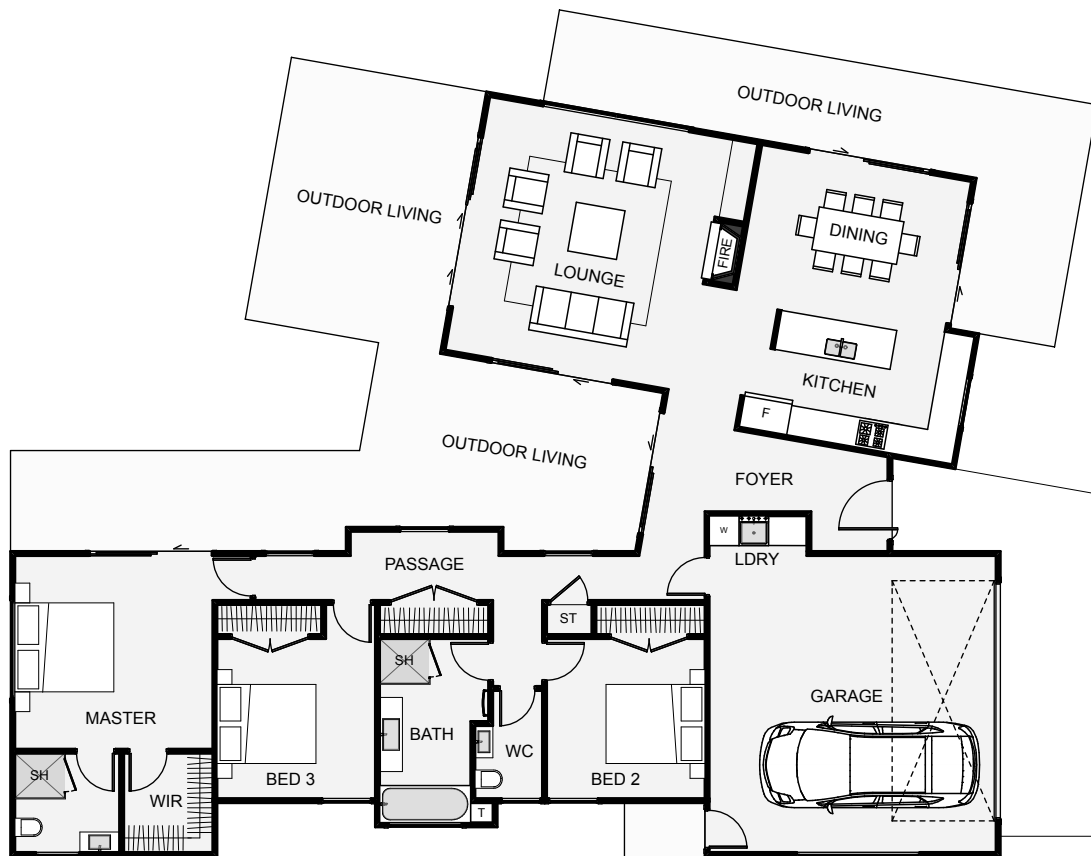

Simon Penn Building ltd

Two main wings provide the basic layout of this home. The bedroom wing is longer and provides the perfect shelter and privacy to the outdoor living and lawn space. By having the living wing set at an angle the kitchen and dining are positioned in the morning sun. The angle also gives a very sheltered outdoor living space between wings and a view angle from the lounge which reaches out into the property. This home could give your section the edge you're looking to create.

Floor Area: 186m²

 2
  3
  2
  20.0m
  15.5m

Contact Simon:

Ph: 021 979 162

E: simon@pennbuilding.co.nz

 www.pennbuilding.co.nz

Simon Penn Building ltd
 Personal and Professional