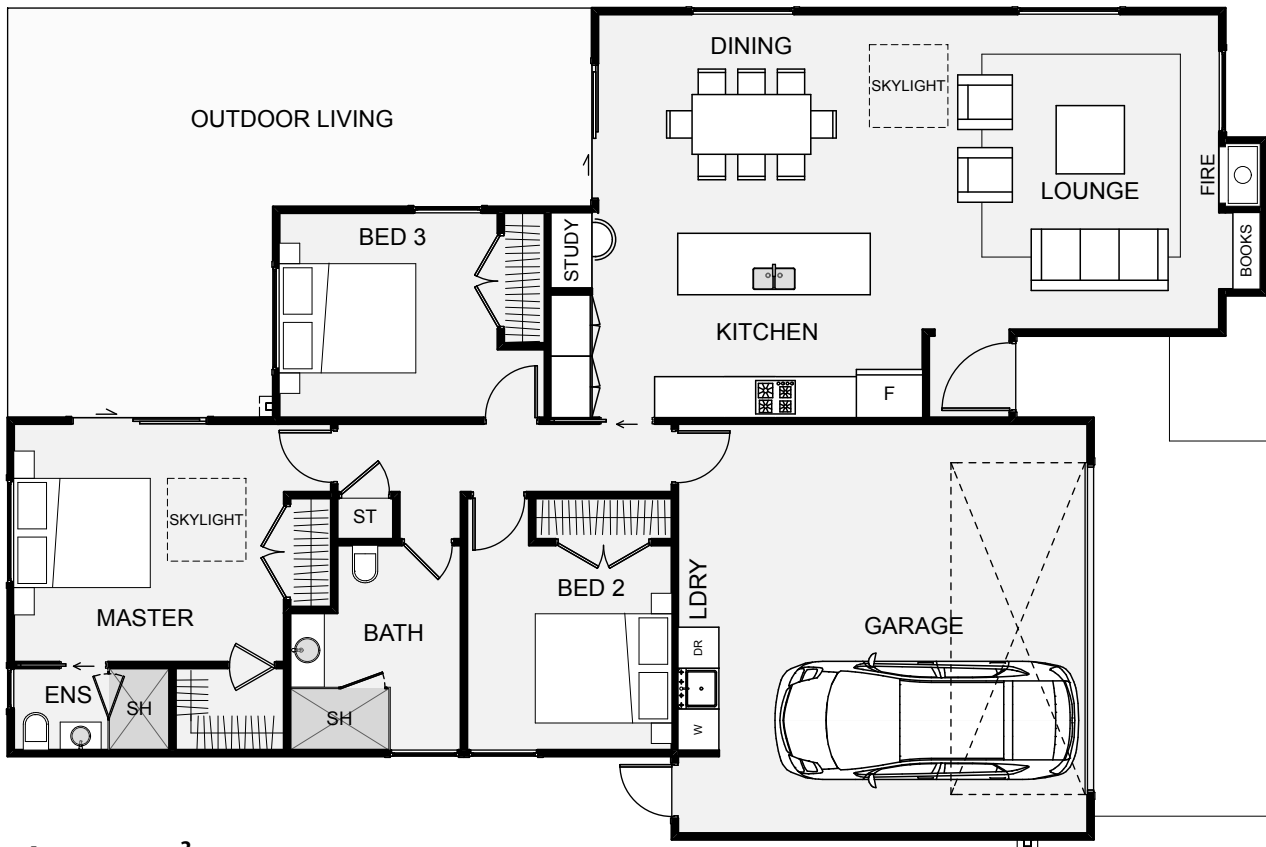

Simon Penn Building Ltd

The Nero is designed as a compact home with a small footprint and narrow in width. The home includes everything one needs in a modern home and can be suited to a large number of sections. The change in exterior shapes allows for two cladding types to be used and look great while doing so. The hallway of this home can also be extended to add another room or brought in to make it a two bedroom home. Your money is well spent on a cost effective, yet architectural home with this new home design.