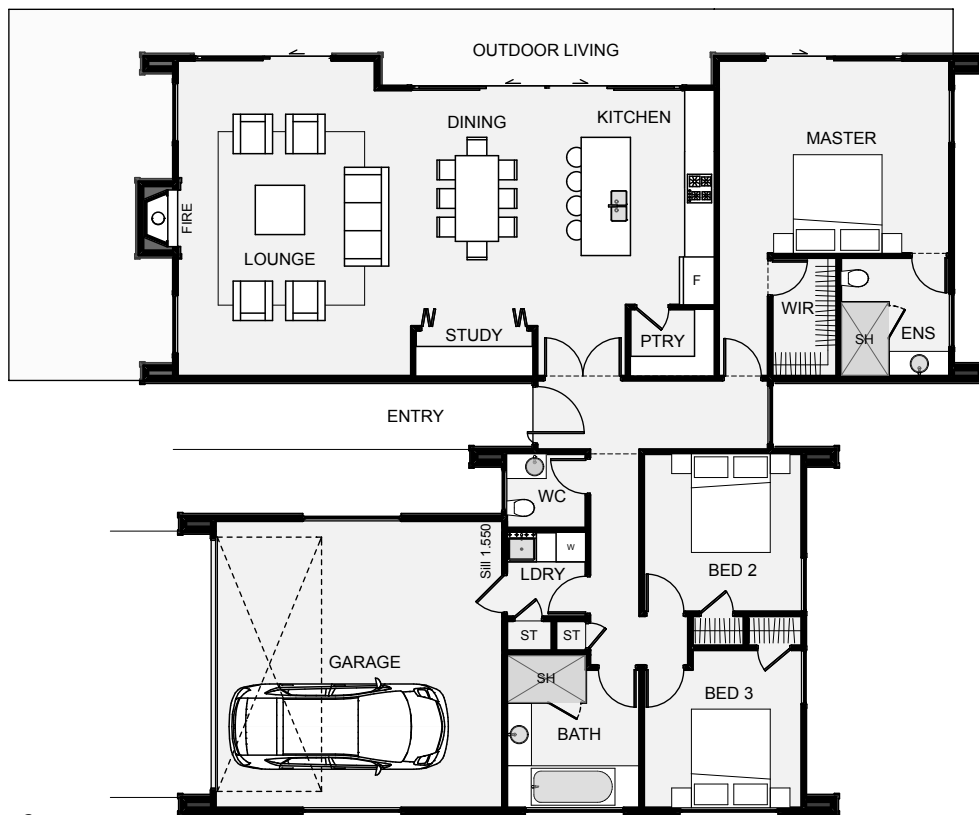

Simon Penn Building ltd

The Luna is a standout architectural home, especially with its use of cladding. The timber is positioned in the voids just like the flesh of a fruit when cut, while the metal wraps around the exterior like an organic skin. The shape of the home however, is very abstract. The layout is comprised of two wings with bedrooms on each end, this is to give the bedrooms great morning sun coverage. The lounge and living are positioned to make the most of sunlight right throughout the day.

Floor Area: 190m²

 2
  3
  2
  17.1m
  15.3m

Contact Simon:

Ph: 021 979 162

E: simon@pennbuilding.co.nz

 www.pennbuilding.co.nz

Simon Penn Building ltd
 Personal and Professional