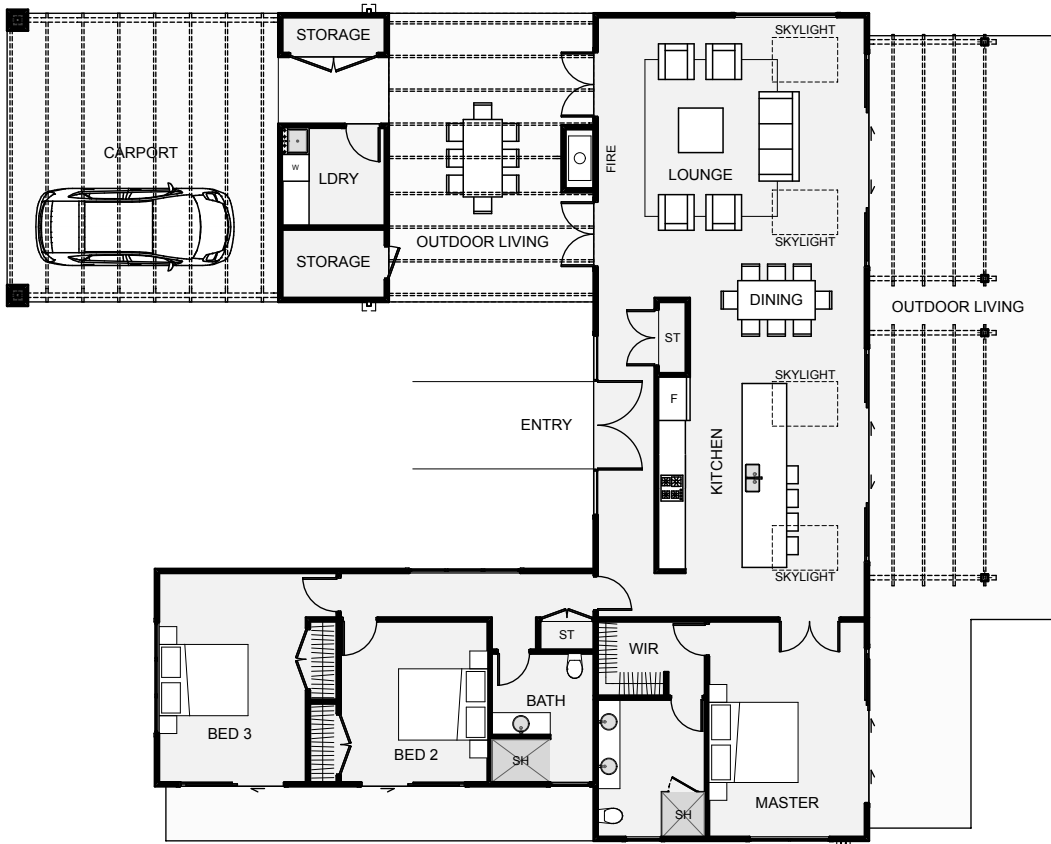

Simon Penn Building ltd

The Jett is a modular home with a strong entry. All bedrooms and bathrooms are designed to pick up the morning sun while the outdoors and living areas are positioned to pick up sun throughout the day. The outdoor living between the garage and house is sheltered, has an outdoor fireplace and works great for evening entertaining. Both the carport and the nearby outdoor living areas can be closed in as rooms. With so much flexibility, this home is a great choice.

Floor Area: 174m²

2
 3
 2
 19.3m
 18.6m

Contact Simon:

Ph: 021 979 162

E: simon@pennbuilding.co.nz

www.pennbuilding.co.nz

Simon Penn Building ltd
 Personal and Professional