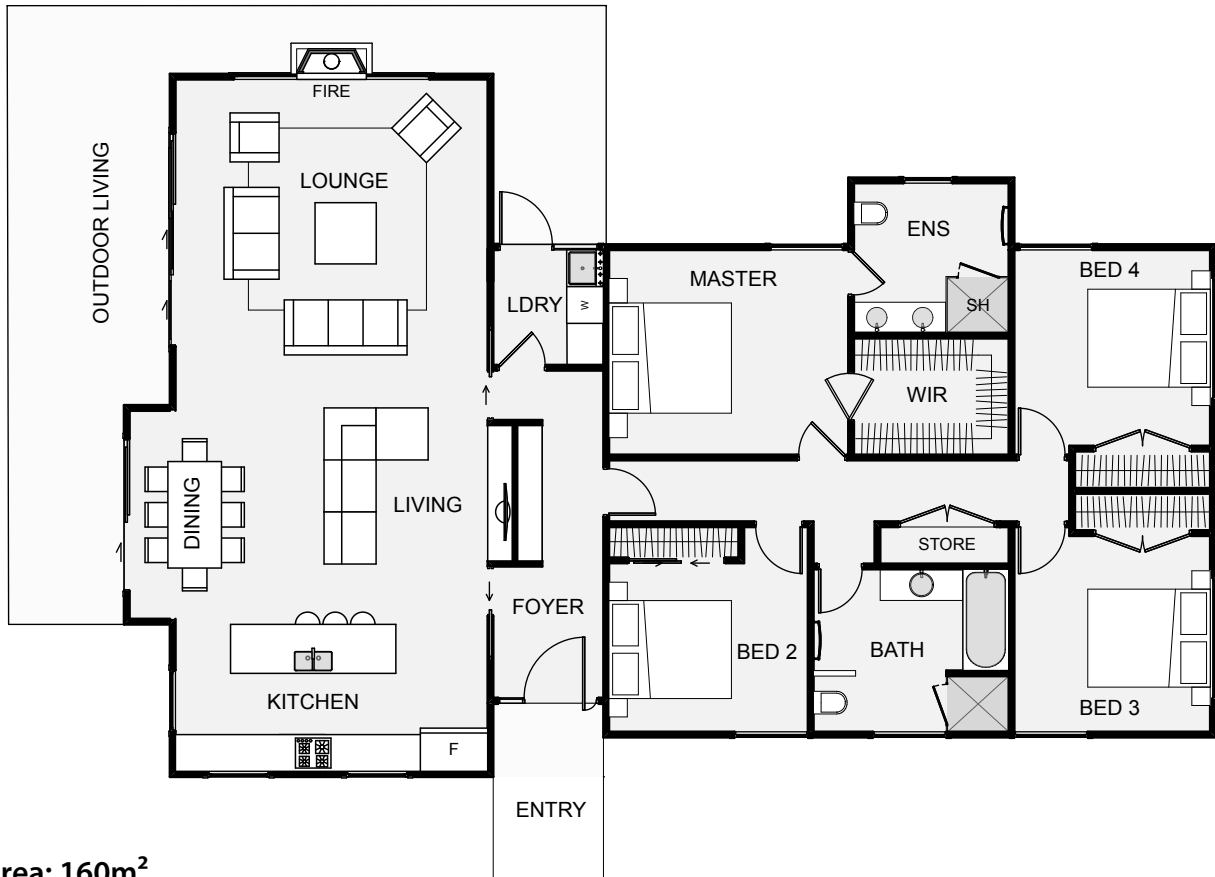

**Simon Penn Building** Ltd

The Hart is small and compact yet is designed to feel large and open. The large glass windows bring in the surrounding environment and the high ceilings in the living space open the place up to feel larger than life. This home is designed to allow the natural integration of a garage into multiple sections of the house depending on its location or orientation. The Hart can be used as a bach or a home, either would be a great architectural, four bedroom choice.

Floor Area: 160m<sup>2</sup>

0  
 4  
 2  
 17.8m  
 11.9m

Contact Simon:

Ph: 021 979 162

E: [simon@pennbuilding.co.nz](mailto:simon@pennbuilding.co.nz)

[www.pennbuilding.co.nz](http://www.pennbuilding.co.nz)