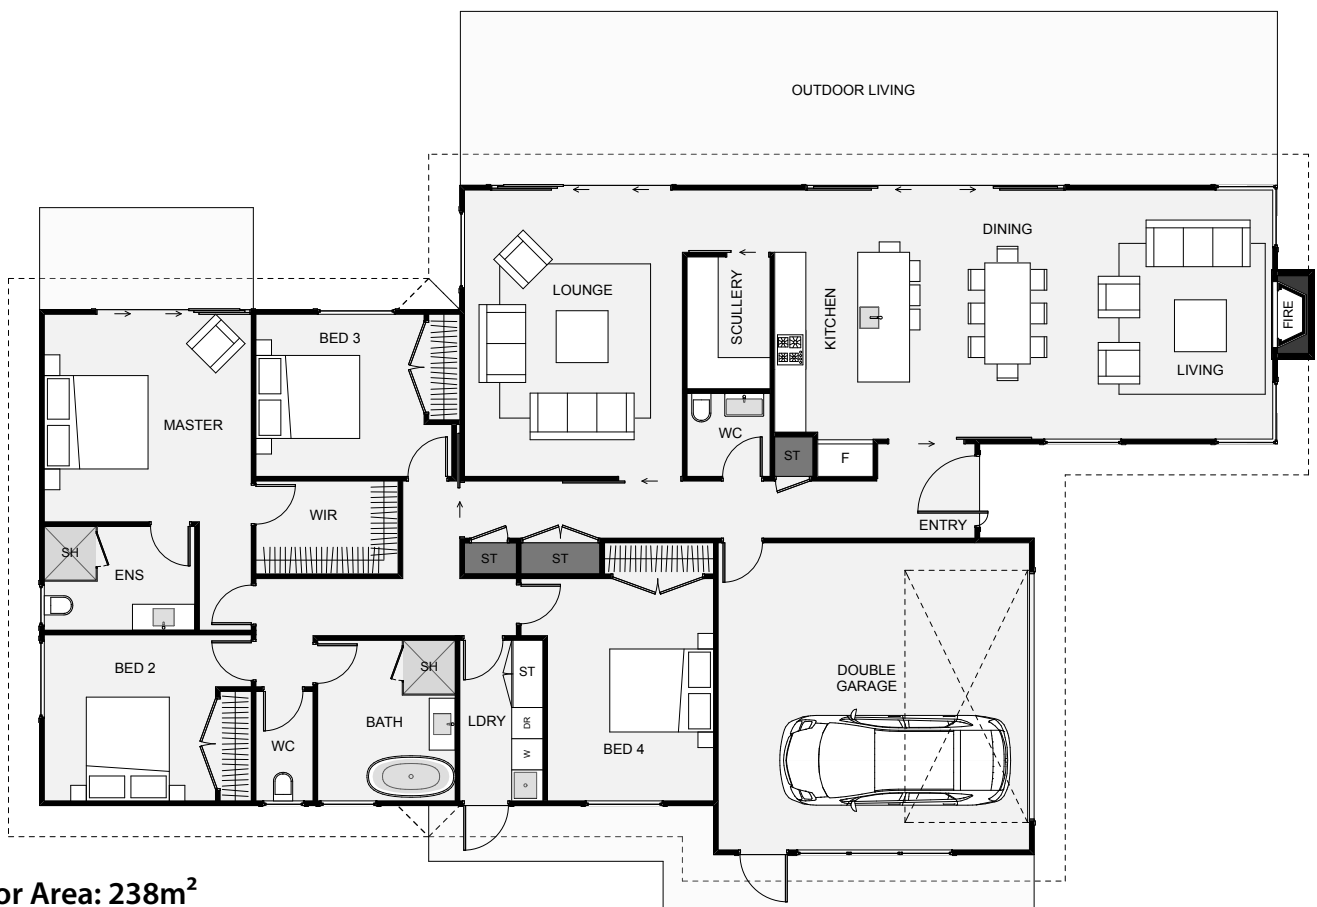

## Simon Penn Building Ltd

The Hagan is a modern designer home with a good amount of glazing and a butterfly roof. The design is based around an open plan living, dining and kitchen with a scullery separating the second lounge. Other features include good storage, a separate laundry and the option to have a high sloping ceiling in the main living, making the space feel big. This home is for those that want a standout modern family home.

Floor Area: 238m<sup>2</sup>

 2  
  4  
  2  
  2  
  24.6m  
  12.9m

Contact Simon:

Ph: 021 979 162

E: [simon@pennbuilding.co.nz](mailto:simon@pennbuilding.co.nz)

 [www.pennbuilding.co.nz](http://www.pennbuilding.co.nz)