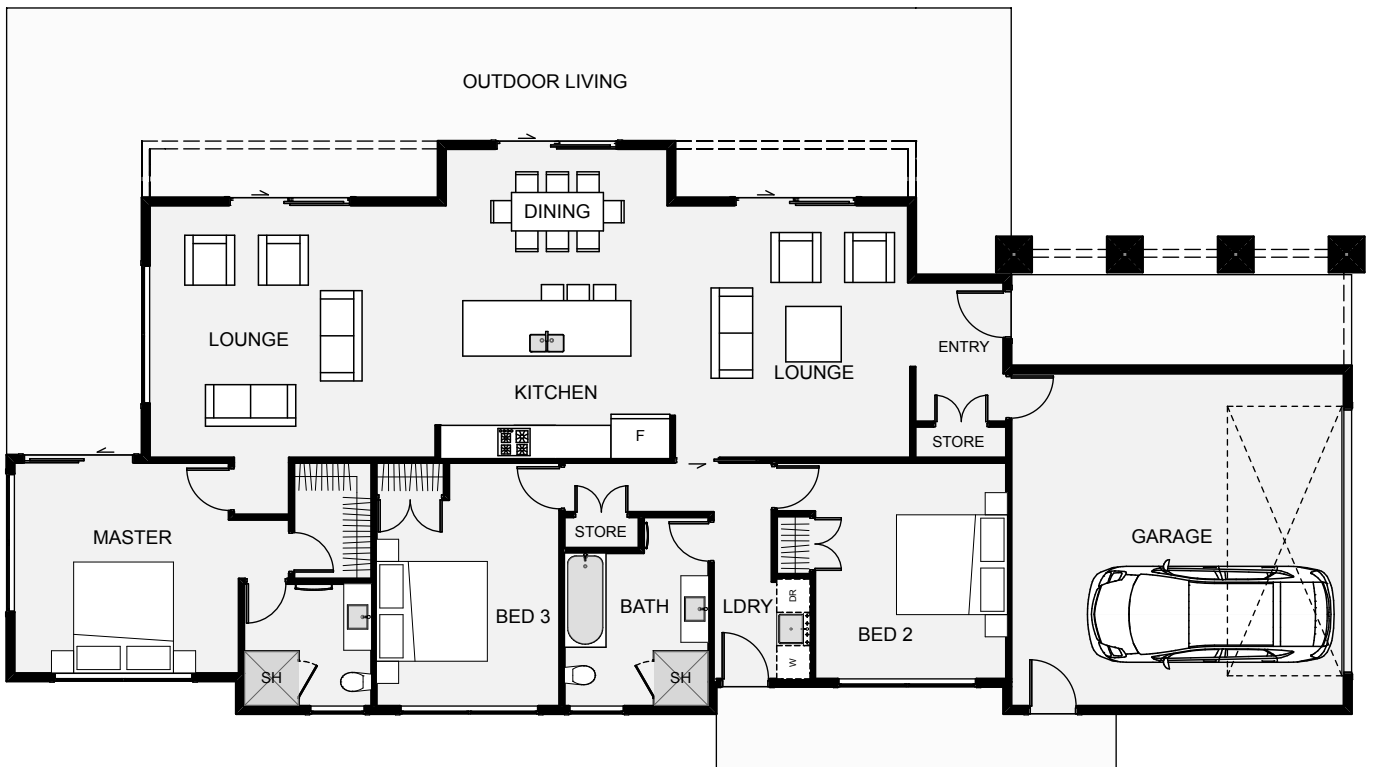

Simon Penn Building Ltd

The Cleo is a home designed for narrow sections, however wider sections will just enlarge the outdoor living space which is a great bonus. This home has a number of things going for it, such as the grand covered entry, the dual lounges and the high ceilings in both lounges and the dining. Fixed sun shades provide not only practical uses, but an architectural, aesthetic finish to the home. A variation of claddings can be used to give you the desired look or the materials you love.

Floor Area: 193m²

2
 3
 2
 24.3m
 10.3m

Contact Simon:

Ph: 021 979 162

E: simon@pennbuilding.co.nz

www.pennbuilding.co.nz

Simon Penn Building Ltd
 Personal and Professional