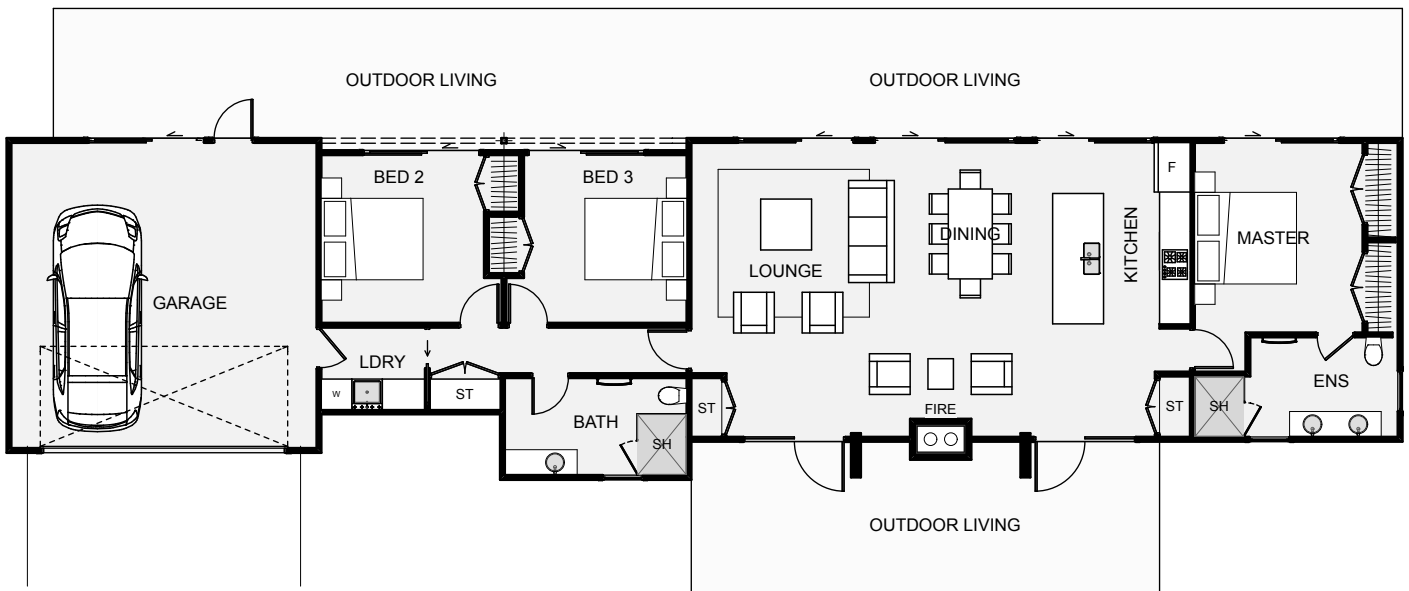

**Simon Penn Building** Ltd

The Bruno is a narrow home designed to have all rooms facing the same way. This makes it easy if you have a great lawn, a view or just want all rooms to get the same amount of sun throughout the day. Something nice about this home is the glass doors and overhead window in the garage, making this large space usable for parties, games room and more. The dual outdoor living gives an option to end the day around a back-to-back fireplace, all while enjoying the evening sunset.

Floor Area: 164m<sup>2</sup>

 2  
  3  
  2  
  27.4m  
  6.7m

Contact Simon:

Ph: 021 979 162

E: [simon@pennbuilding.co.nz](mailto:simon@pennbuilding.co.nz)

 [www.pennbuilding.co.nz](http://www.pennbuilding.co.nz)